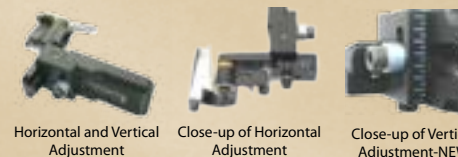

1/4" Green #2 Clarifier
753-42- $27.00

Specialty Archery is now offering the #2 Green clarifier in 1/4" size

- Recommended for 4X to 6X scope lenses
- Larger opening allows more light transmission than our standard size clarifiers for better low light shooting.
- Designed for hunters using a lens in their pin sight.
- Provides an extremely clear view of the target when using a scope lens for more precise shooting.

Horizontal and Vertical Adjustment   Close-up of Horizontal Adjustment   Close-up of Vertical Adjustment-NEW

Timberdoodle II
TD2-RH-BLK shown - $80.00

1. Same great features as the original Timberdoodle but now with over 1" of vertical travel!
2. See page 17 for details