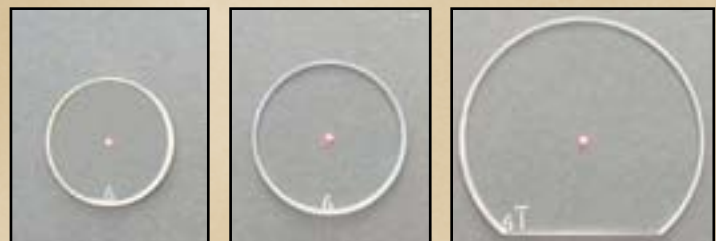

Glow Lens for 040-2 (1.125") $88.00	Glow Lens for 040-1 and 040-3 (1.345") $88.00	Super D Glow Lens $96.00 (2.167" x 1.905")