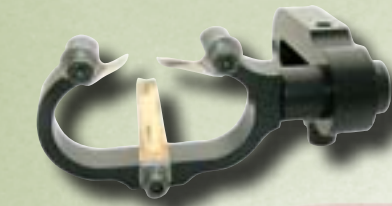

Zapper 300 Black
ZP3-RH-BLK shown $37.00

Bullet

- Compensates for all forces exerted on an arrow at launch, and speeds the arrow on its way without interference of any kind.
- Lightweight at 2 ounces, and made of rugged 6061 T-6 aluminum.
- Features a zero play pivoting yoke assembly for extremely quiet and worry-free shooting.
- Will mount on any compound bow, and will accommodate all arrow sizes and materials.
- Comes standard with 2 stainless steel .015 thickness Speed Fins.
- Also available is the "Huntin Buddy" model, with .015 Hunter Fins installed.
- *Other fins available - see page 19*
  (BHF-RH or LH-BLK black $45.00, BHF-RH or LH-CA camo $48.00)
- Included are 4 strips of "Smoke Quiet" silencing tape to ensure a quiet draw when hunting.

Color options: Black Camo Silver
Color options while supplies last!
Right or Left handed.