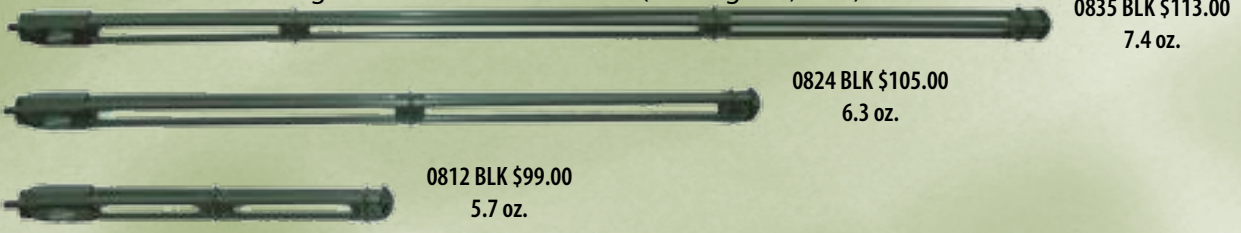

- 0835 BLK $113.00 (7.4 oz.)
- 0824 BLK $105.00 (6.3 oz.)
- 0812 BLK $99.00 (5.7 oz.)

Stabilizers covered by patents D448.827S, D439.947 S, and 6.431.163 B1

Target and 3-D Stabilizers

Super Stix Stabilizers

The **Super Stix** has SVL Navcom™ slider to absorb noise and shock. It also has a built in quick disconnect for swift and easy removal. **Optional weights sold on page 12.**

- Available in 10, 12, 24, 30, and 36 inch lengths.
- The Super Stix with Tuning Rod option available in 10, 12, 24, 30 and 36 inch lengths. The tuning rod offers length adjustability for improved arrow groupings and allows the archer to achieve perfect balance. It also allows for maximum shock reduction.