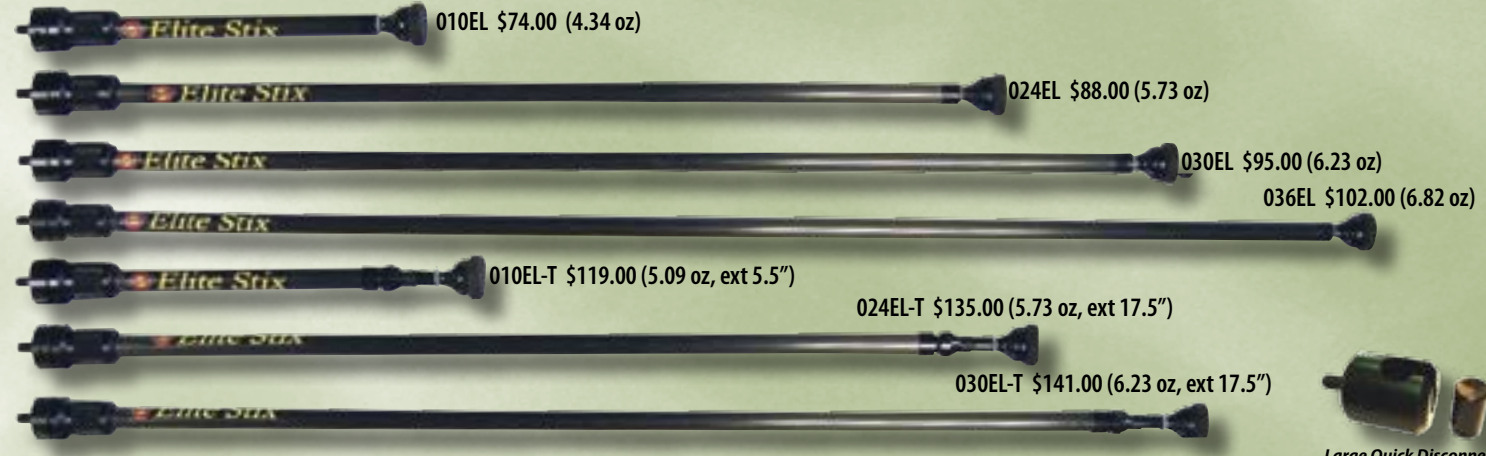

- 010EL $74.00 (4.34 oz)
- 024EL $88.00 (5.73 oz)
- 030EL $95.00 (6.23 oz)
- 036EL $102.00 (6.82 oz)
- 010EL-T $119.00 (5.09 oz, ext 5.5")
- 024EL-T $135.00 (5.73 oz, ext 17.5")
- 030EL-T $141.00 (6.23 oz, ext 17.5")