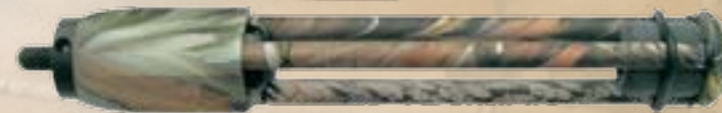

0808 CA-1 Realtree Hardwoods - $90.00
(5.0 oz.)