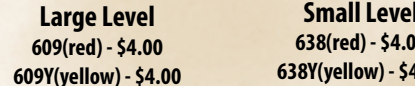

Super D Black UP Glow-Ring  
0135B \$48.00

Super D Black DOWN Glow-Ring  
0135B DOWN \$48.00

Super D Thumbscrews  
022 \$4.00

Super Hood black scope covers.  
616M \$14.00

609Y - \$4.00

609R - \$4.00

609Y(red) - \$4.00

609Y(yellow) - \$4.00

for 040-1 and 040-4 Scopes

638Y - \$4.00

638R - \$4.00

638Y(red) - \$4.00

638Y(yellow) - \$4.00

for 1011, 040-2 and 040-3 Scopes

## Scope Accessories

Rain and Sun Shields \$12.00

Sun Shield, Large (615 SL) - for Super D and Pro Series XL scopes  
Sun Shield, Small (615 SS) - for 1 3/8, 1 5/8 and Pro Series scopes  
Rain Shield, Large (615 RL) - for Super D and Pro Series XL scopes  
Rain Shield, Small (615 RS) - for 1 3/8, 1 5/8 and Pro Series scopes